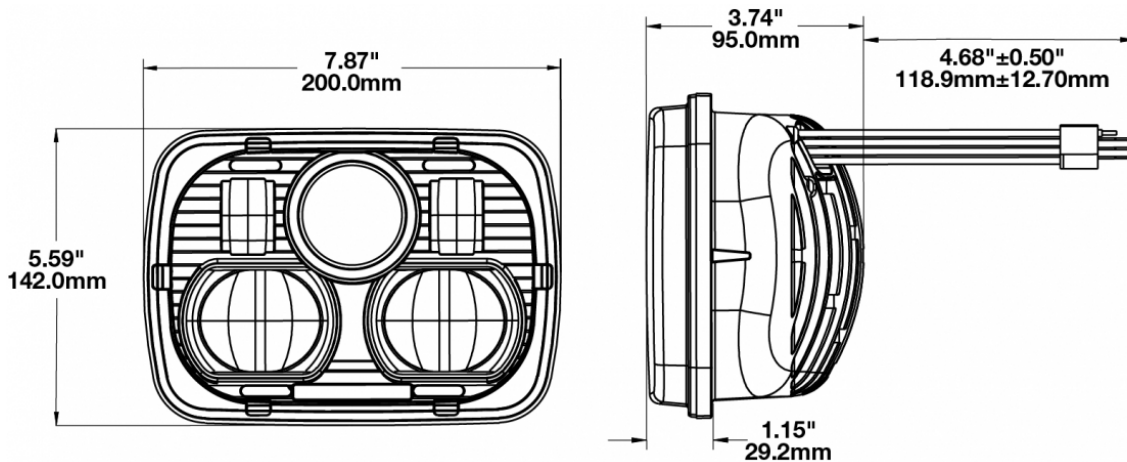

**PRODUCT INFORMATION**

<b>Description</b>	12-24V ECE LED LHT High & Low Beam Headlight with Chrome Inner Bezel
<b>Height</b>	141.99 (mm) / 5.59 (in)
<b>Width</b>	199.90 (mm) / 7.87 (in)
<b>Depth</b>	95.00 (mm) / 3.74 (in)
<b>Shape</b>	Rectangular
<b>Outer Lens Material</b>	Polycarbonate
<b>Outer Lens Color</b>	Clear
<b>Housing Material</b>	Aluminum
<b>Housing Color</b>	Gray
<b>Bezel Color</b>	Chrome
<b>Retrofits</b>	2B1 5" X 7" headlights
<b>Minimum Operating Temperature</b>	-40 (°C) / -40 (°F)
<b>Maximum Operating Temperature</b>	65 (°C) / 149 (°F)
<b>Connector or Wiring</b>	H4
<b>Mating Connector</b>	H4 AMP#172615-2
<b>Product Weight</b>	2.67 (lbs) / 1.21 (kgs)

**PRODUCT DIMENSIONS**

**ELECTRICAL SPECIFICATIONS**

<b>Input Voltage</b>	12-24 V DC
<b>Operating Voltage</b>	9-32 V DC
<b>Black Wire</b>	Ground
<b>Yellow Wire</b>	Low Beam
<b>White Wire</b>	High Beam
<b>Red Wire</b>	Front Position
<b>Current Draw</b>	2.60A @ 12V DC (High Beam) 2.20A @ 12V DC (Low Beam) 0.20A @ 12V DC (Front Position) 1.23A @ 24V DC (High Beam) 2.2A @ 24V DC (Low Beam) 0.11A @ 24V DC (Front Position)

**REGULATORY STANDARDS COMPLIANCE**

Buy America Standards      ECE Reg 112  
ECE Reg 7                      Eco Friendly

**PHOTOMETRIC SPECIFICATIONS**

<b>Raw Lumen Output</b>	1,770 (High Beam); 1,350 (Low Beam)
<b>Effective Lumen Output</b>	850 (High Beam); 650 (Low Beam)
<b>Candela Output</b>	54,924 (High Beam); 40,492 (Low Beam)
<b>Nominal LED Color Temperature</b>	5000 (K)
<b>Beam Pattern(s)</b>	Forward Lighting - High Beam (DOT/ECE) Forward Lighting - Low Beam (ECE Left Hand) Signalization - Front Position