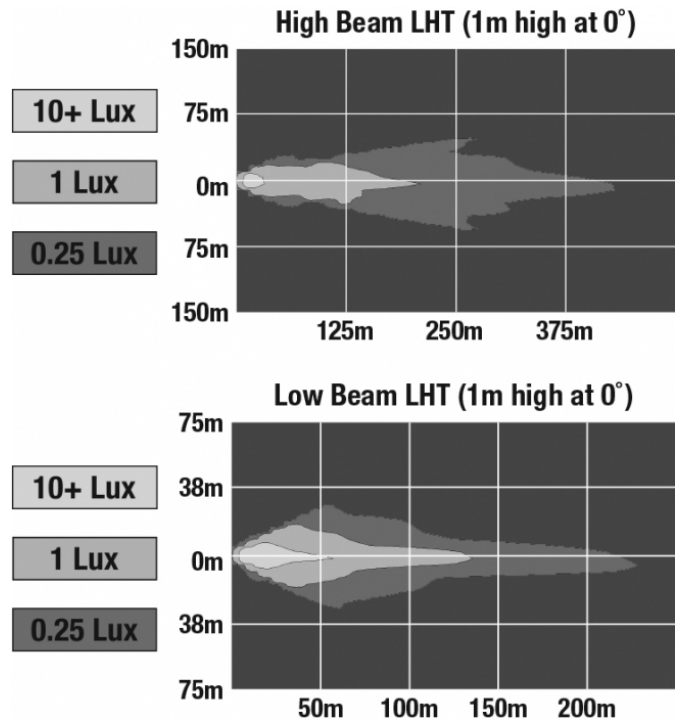

**PRODUCT INFORMATION**

<b>Description</b>	12-24V ECE LED LHT High & Low Beam Headlight with Chrome Inner Bezel
<b>Height</b>	141.99 (mm) / 5.59 (in)
<b>Width</b>	199.90 (mm) / 7.87 (in)
<b>Depth</b>	95.00 (mm) / 3.74 (in)
<b>Shape</b>	Rectangular
<b>Outer Lens Material</b>	Polycarbonate
<b>Outer Lens Color</b>	Clear
<b>Housing Material</b>	Aluminum
<b>Housing Color</b>	Gray
<b>Bezel Color</b>	Chrome
<b>Retrofits</b>	2B1 5" X 7" headlights
<b>Minimum Operating Temperature</b>	-40 (°C) / -40 (°F)
<b>Maximum Operating Temperature</b>	65 (°C) / 149 (°F)
<b>Connector or Wiring</b>	H4
<b>Mating Connector</b>	H4 AMP#172615-2
<b>Product Weight</b>	2.67 (lbs) / 1.21 (kgs)

**PRODUCT DIMENSIONS**

**ELECTRICAL SPECIFICATIONS**

<b>Input Voltage</b>	12-24 V DC
<b>Operating Voltage</b>	9-32 V DC
<b>Black Wire</b>	Ground
<b>Yellow Wire</b>	Low Beam
<b>White Wire</b>	High Beam
<b>Red Wire</b>	Front Position
<b>Current Draw</b>	2.60A @ 12V DC (High Beam) 2.20A @ 12V DC (Low Beam) 0.20A @ 12V DC (Front Position) 1.23A @ 24V DC (High Beam) 2.2A @ 24V DC (Low Beam) 0.11A @ 24V DC (Front Position)

**REGULATORY STANDARDS COMPLIANCE**

Buy America Standards      ECE Reg 112  
ECE Reg 7                      Eco Friendly

**PHOTOMETRIC SPECIFICATIONS**

<b>Raw Lumen Output</b>	1,770 (High Beam); 1,350 (Low Beam)
<b>Effective Lumen Output</b>	850 (High Beam); 650 (Low Beam)
<b>Candela Output</b>	54,924 (High Beam); 40,492 (Low Beam)
<b>Nominal LED Color Temperature</b>	5000 (K)
<b>Beam Pattern(s)</b>	Forward Lighting - High Beam (DOT/ECE) Forward Lighting - Low Beam (ECE Left Hand) Signalization - Front Position